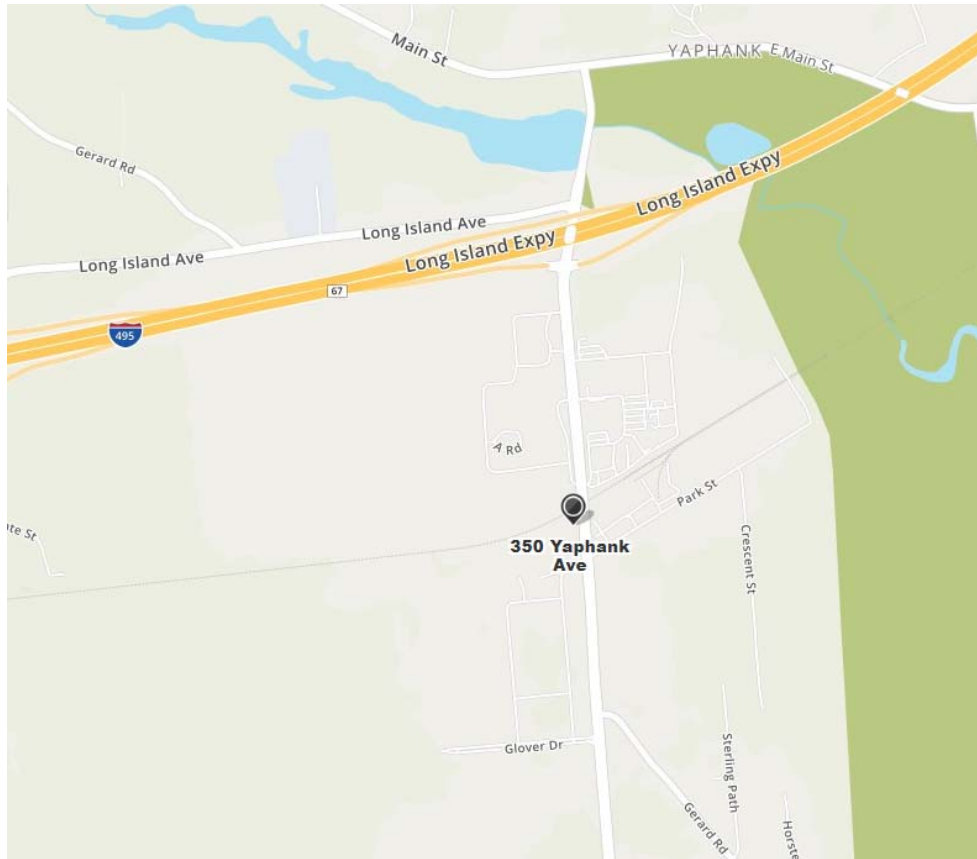

Suffolk County Farm
350 Yaphank Ave.
Yaphank, NY 11980
631-852-4600

Directions

From the Long Island Expressway- US 495

Take the Long Island Expressway to exit 67. Go South onto Yaphank Avenue and travel ¼ mile to the Cornell Cooperative Extension sign on the right. Turn right onto the entrance road. Take your first right and follow down to the Visitors parking area on your left.

From Sunrise Highway- Route 27

Take Sunrise Highway to exit 57N, Horseblock Rd. Bear right onto County Road 21, Yaphank Avenue. Travel approximately one mile to the Cornell Cooperative Extension sign on left. Turn left onto the entrance road. Take your first right and follow down to the Visitors parking area on your left.